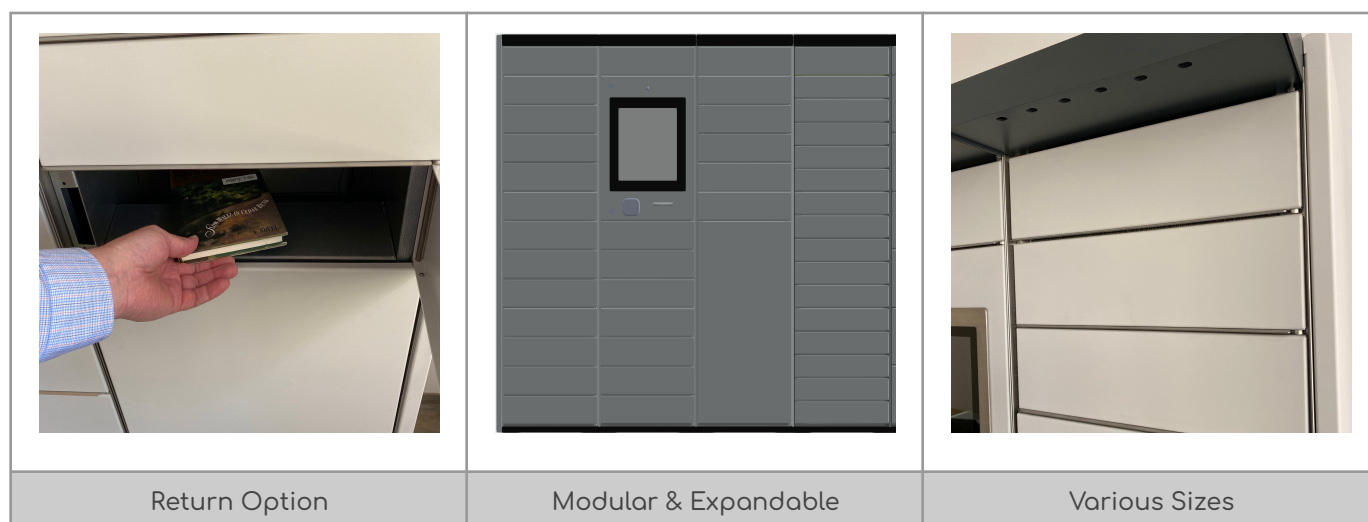

mk LibLocker

24/7 access to hold items

mk LibLocker

24/7 access to hold items

mk LibLocker Features & Benefits

The mk LibLocker is allowing patrons to have access to various materials such as hold items at any time without staff intervention. Patrons can conveniently pick-up available material (like books, CDs, DVDs, magazines, and games), check items out, return items, access account information, renewal, and even place new holds.

The modular system allows the library flexibility in the future and the system can be expanded in capacity at any time.

The LibLocker is set up as a separate branch or location within your library system, making it customizable per library, their demands and needs. Modify the self-maintaining GUI design, receipts, accept returns from other branches, provide an additional pick-up location for hold items, and more. Easily done via mk LibManager, the centralized management and dashboard tool for all mk products. The system can be configured from a simple touchless Scan | Pick-up | Go process up to enhanced features usable via a touchscreen interface.

mk LibLocker

24/7 access to hold items

mk LibLocker Technical Data

- General

Dimensions per module 18" x 18" x 73" | w x d x h

Dimensions of compartments 15" x 17" | w x d | in three different heights

Control Module requires 1 x 120V, 60Hz, 15A and 1 x Ethernet RJ45 outlet (2nd RJ45 for camera option)

Weight: 300 lb net.

Options:

- Surveillance cameras | Customized Wraps/Skin | Advertising opportunities | Digital Signage