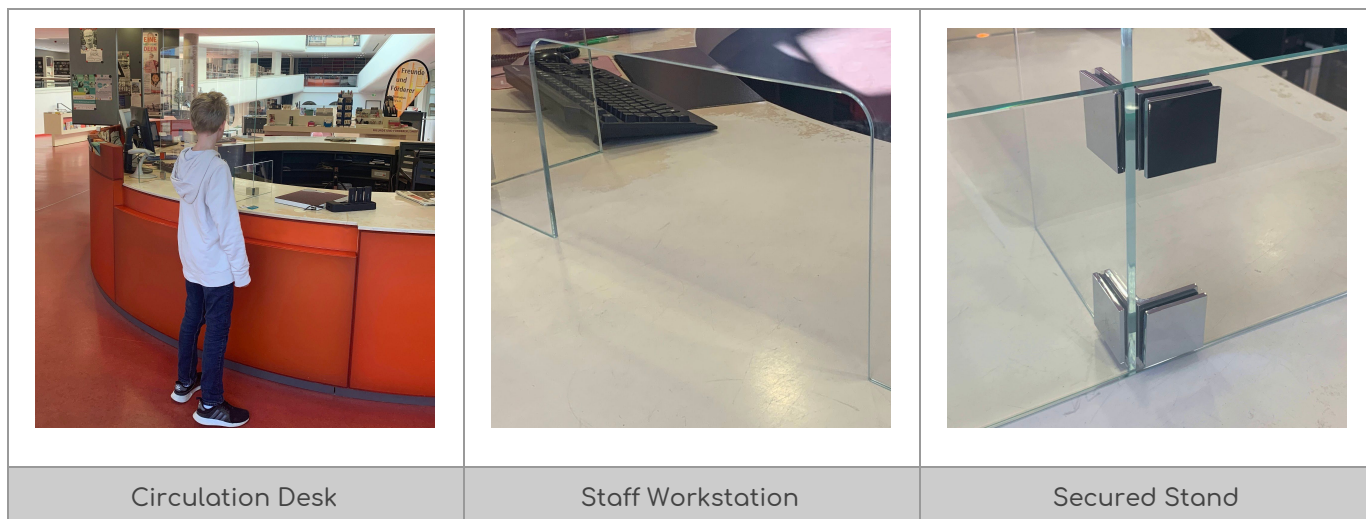

mk Sneeze Guard

safe | transparent | durable | aesthetic

mk Sneeze Guard

safe | transparent | durable | aesthetic

mk Sneeze Guard Features & Benefits

The mk Sneeze Guard can be placed on any desk with public contact in order to minimize the risk of infection for staff and patron.

The transparent design ensures to keep eye contact with each other.

The glass is made of safety glass, has a stable stand and is secured with rubber pads to avoid sliding. The protective glass is held by two 12" (30 cm) long feet.

An opening with a width of 16" (40 cm) and a height of 8" (20 cm) is provided.

The "real" glass we offer can be cleaned and disinfected very easily. Plexi- / acrylic- solutions do not offer these possibilities without damaging the material surface over time.

mk Sneeze Guard

safe | transparent | durable | aesthetic

mk Sneeze Guard Technical Data

- Safety Glass: 0.315" (8 mm)
- Width 32" (800 mm) x Height 35" (900 mm) plus Stand
- Opening: Width 16" (400 mm) x Height 8" (200 mm)
- Secure Stand: Length 16" (400 mm) x Height 8" (200 mm)
- Includes assembling instructions